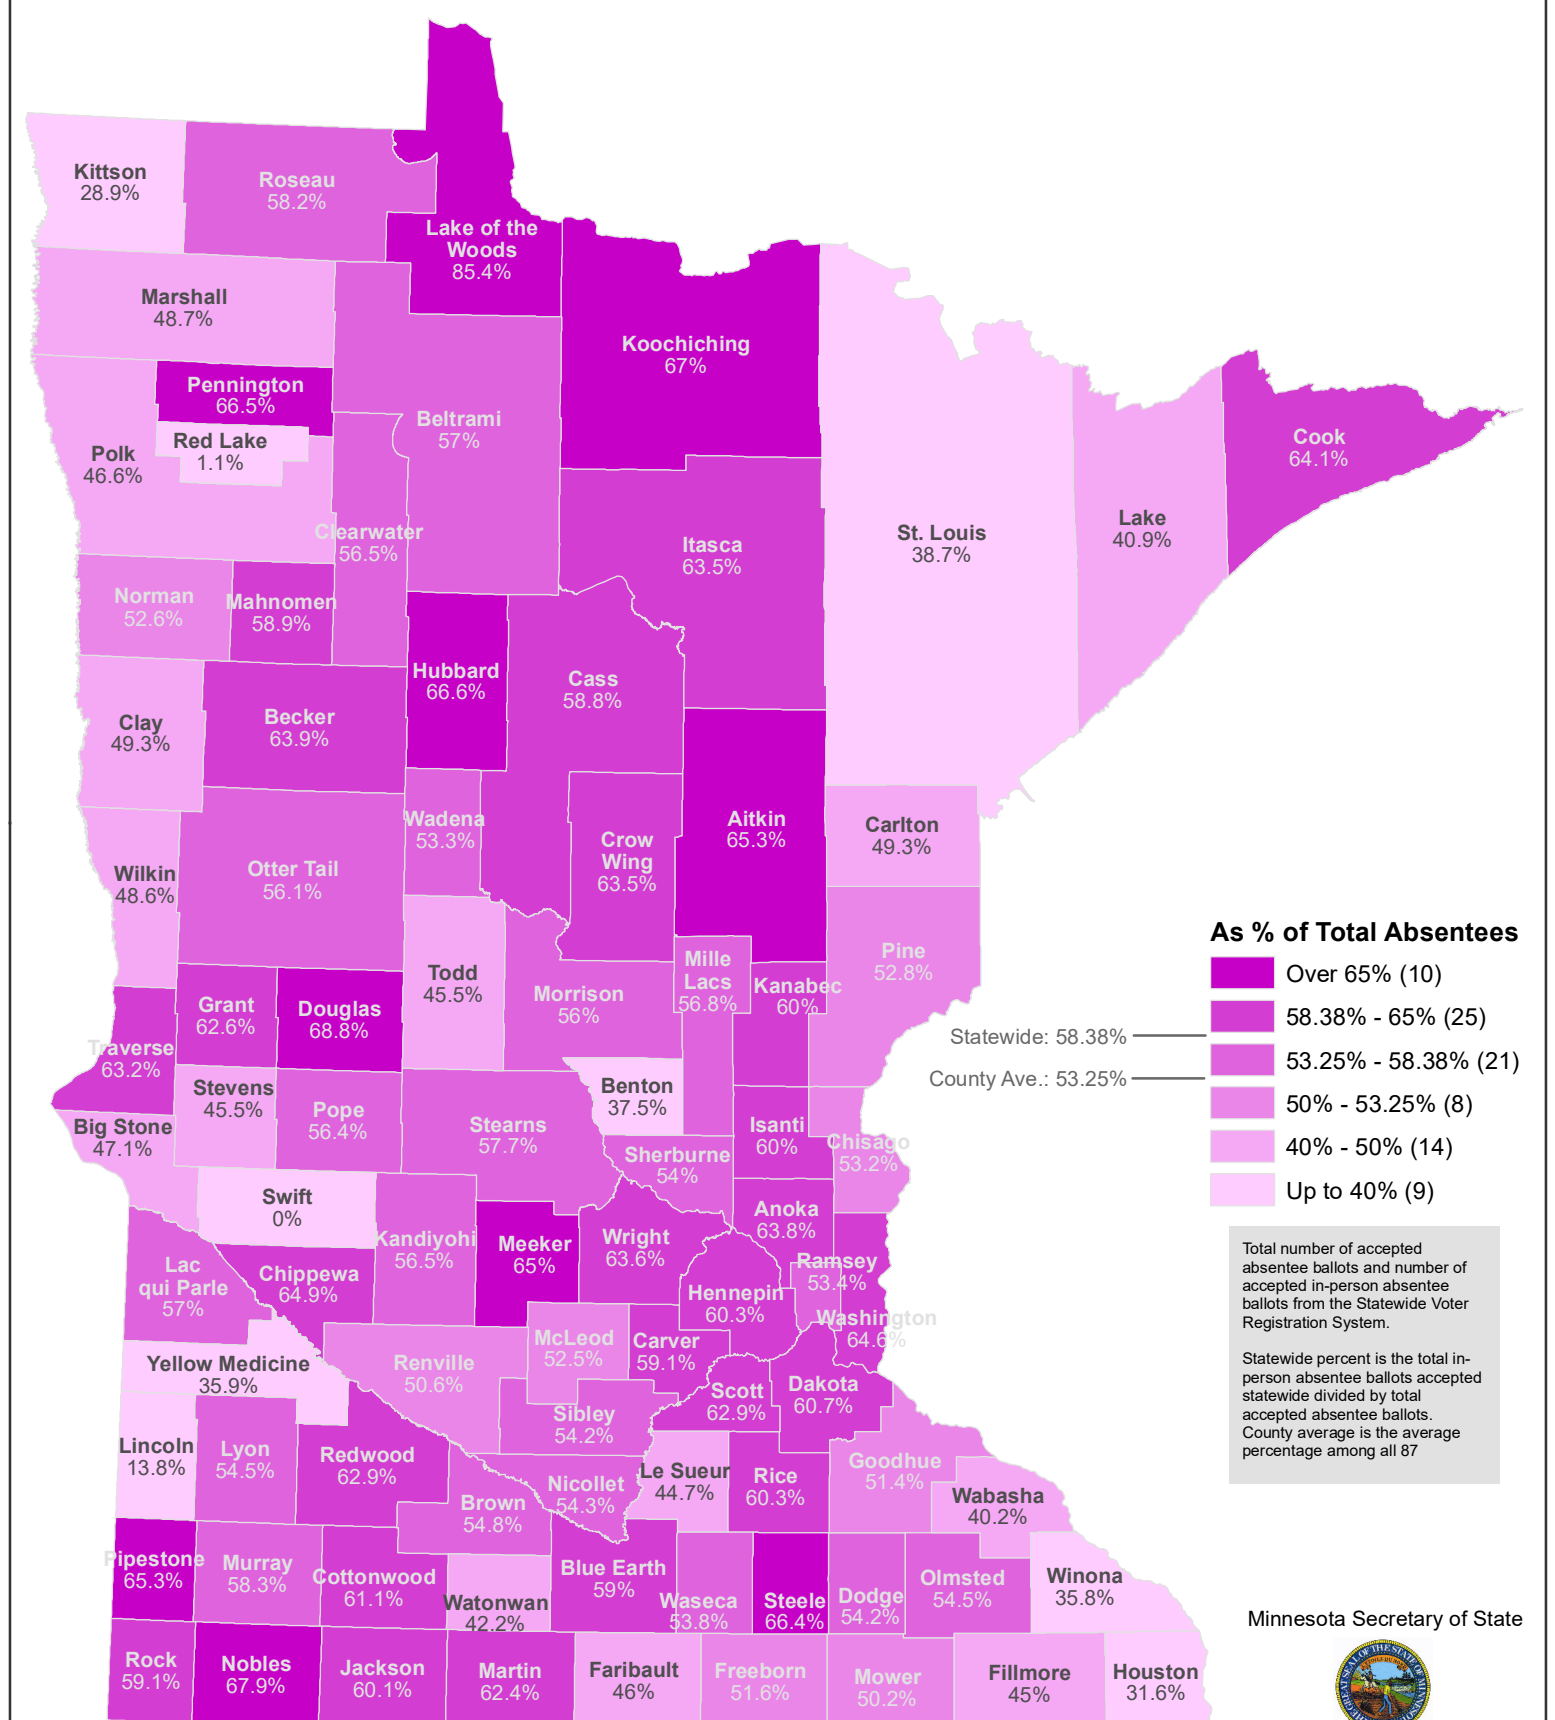

2022 General Election Early Balloting

Accepted in-person absentee ballots as percent of Total Voting

2022 General Election Early Balloting

Accepted in-person absentee ballots as percent of Absentee Voting

Minnesota Secretary of State

Elections Division
March 2023