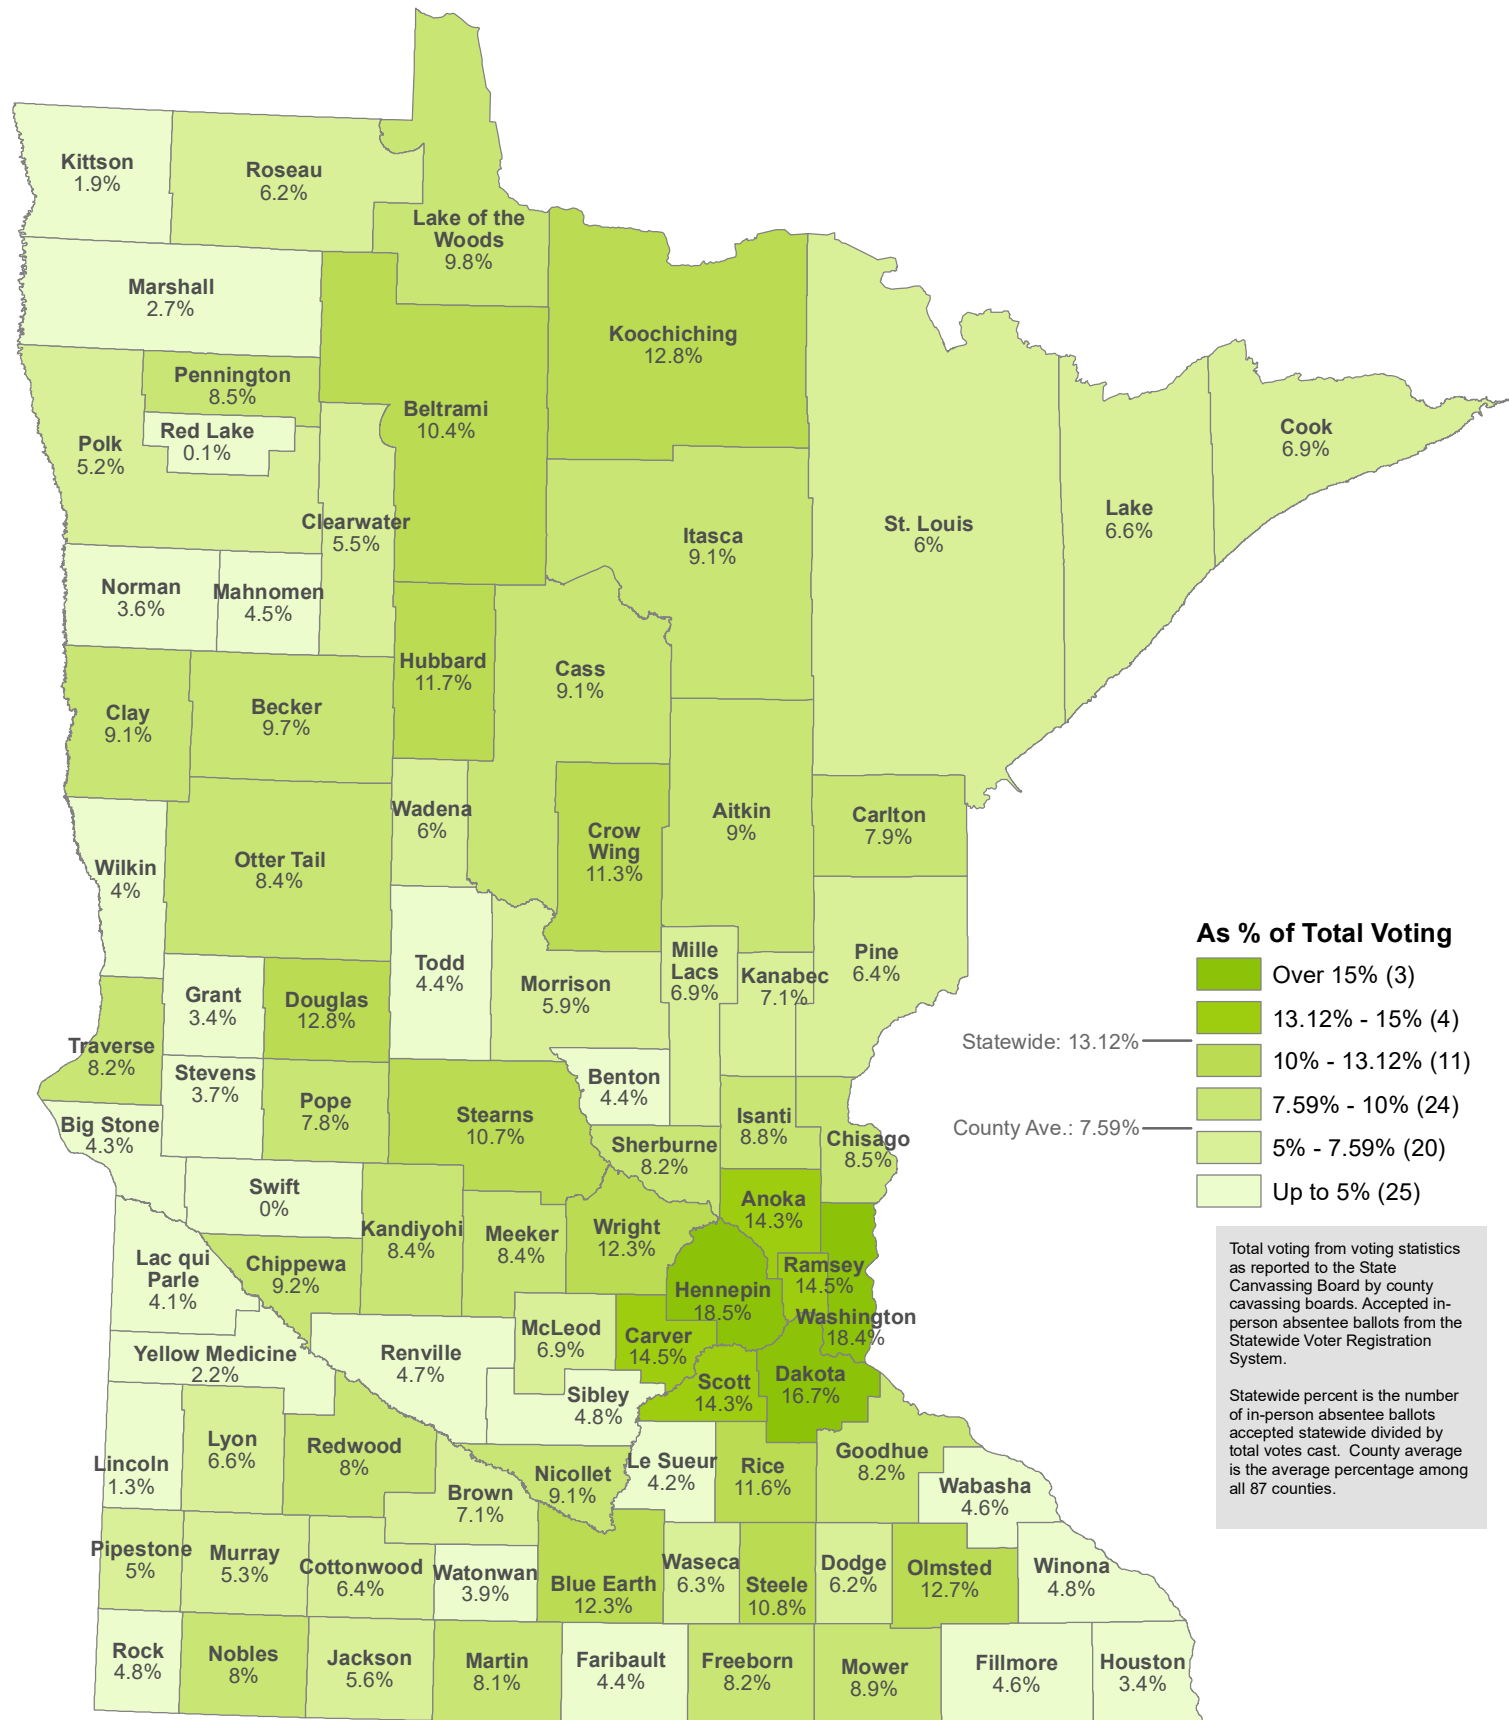

2022 General Election Early Balloting

Accepted in-person absentee ballots as percent of Total Voting

2022 General Election Early Balloting

Accepted in-person absentee ballots as percent of Absentee Voting

Minnesota Secretary of State

Elections Division
March 2023