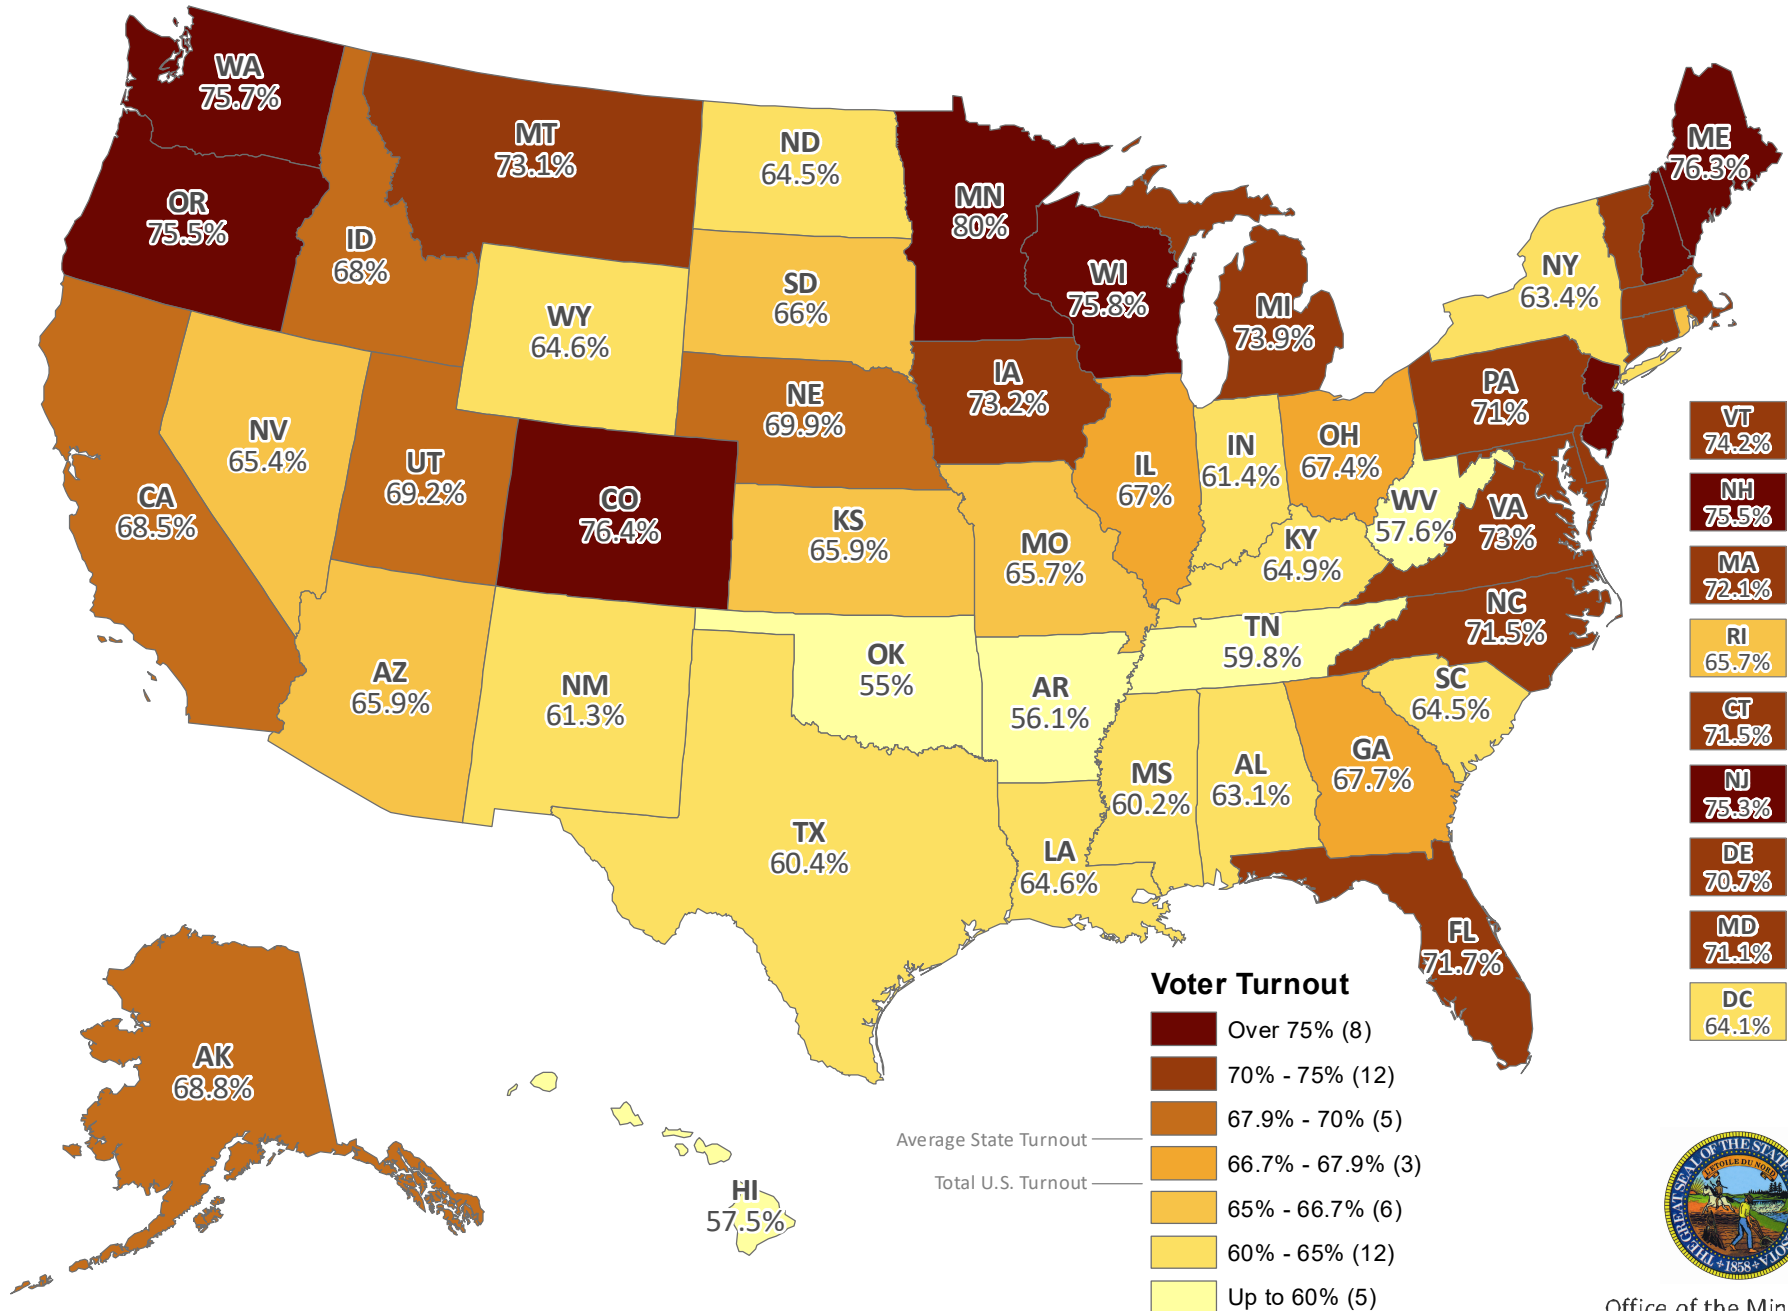

# Voter Turnout in 2020 General Election

Total Ballots Cast as a percentage of Estimated Voting Eligible Population as of 1/15/2021

Data from United States Election Project, accessed 1/15/2021: <http://www.electproject.org/home/voter-turnout>  
This map uses total ballots as turnout numerator. Data includes 50 states and District of Columbia