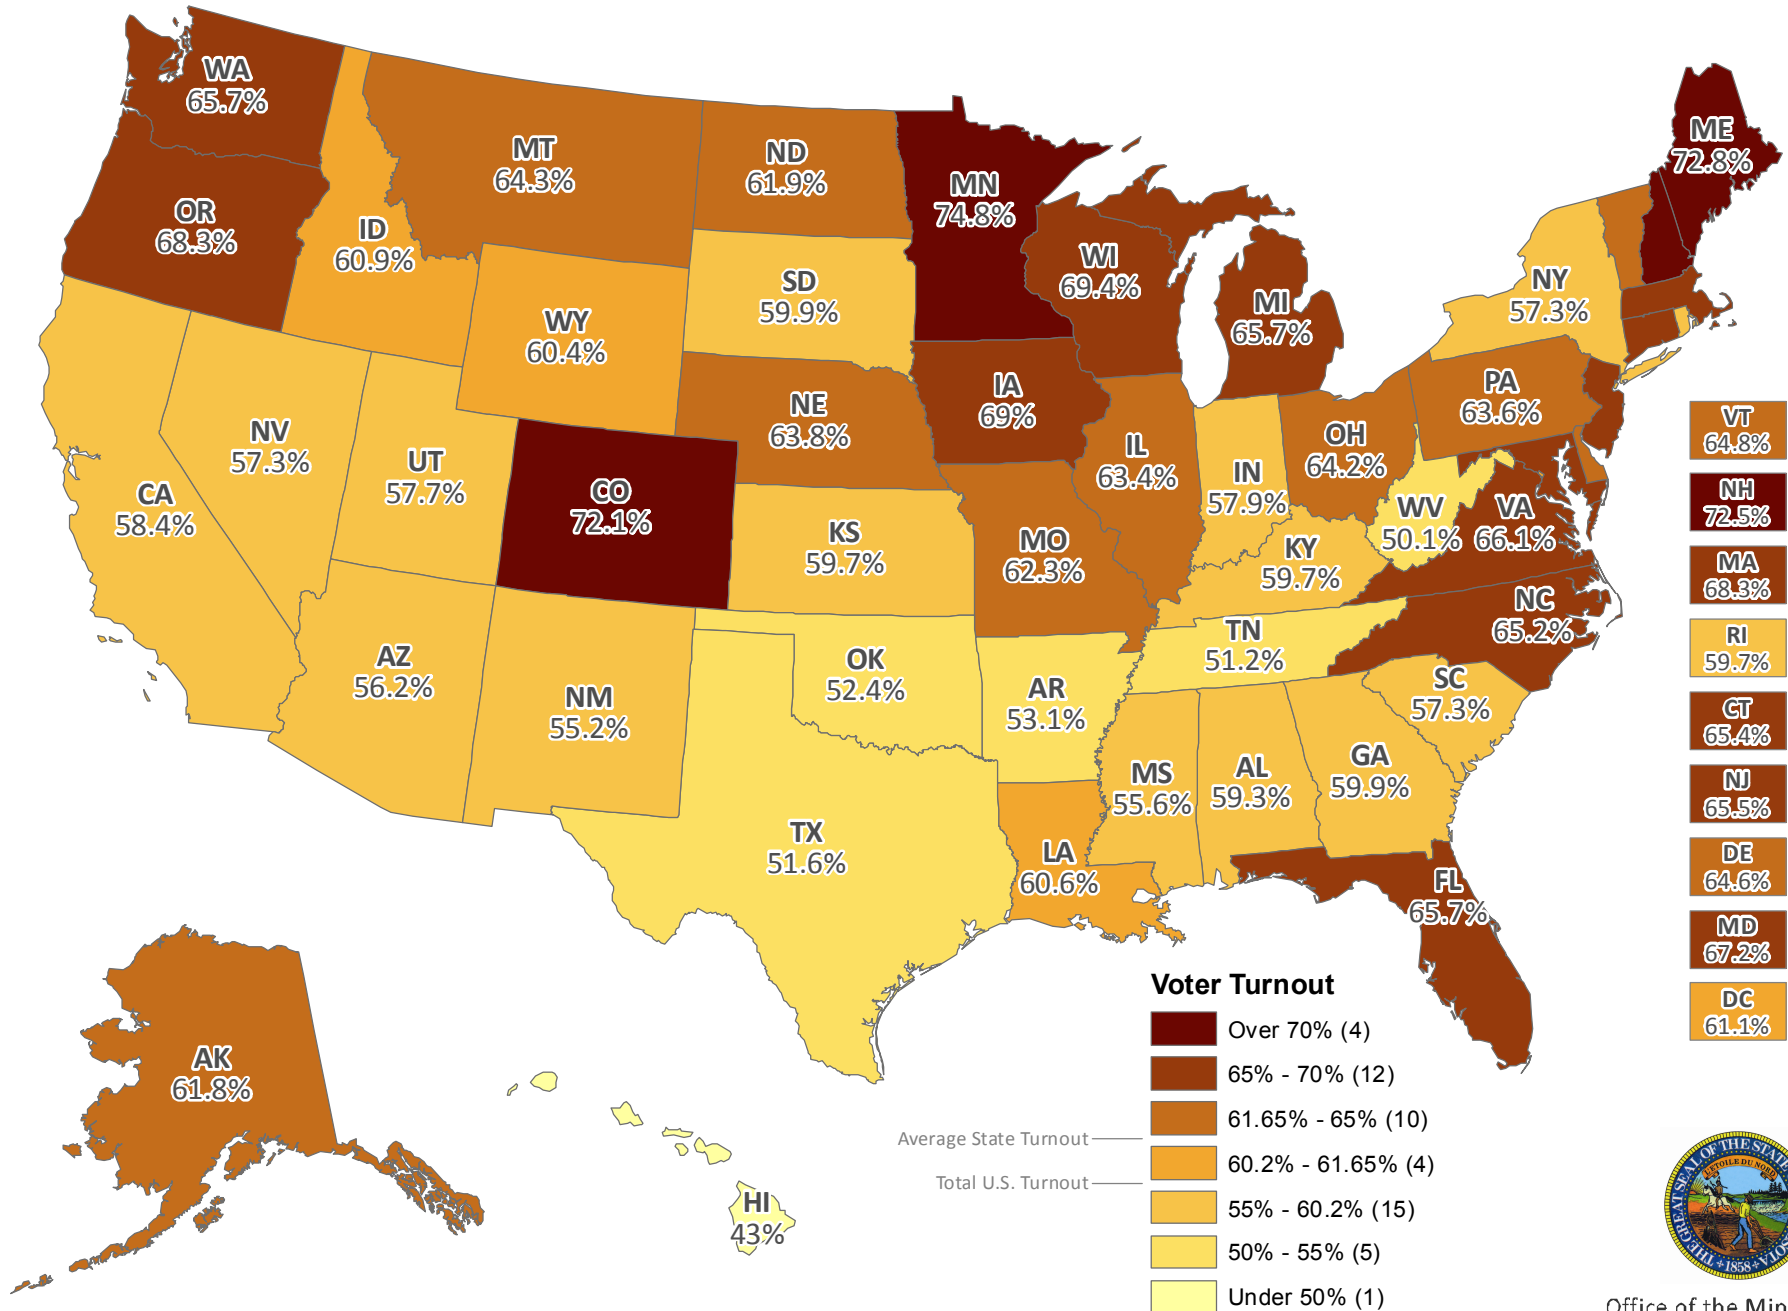

Voter Turnout in 2016 General Election

Total Ballots Cast as a percentage of Estimated Voting Eligible Population as of 6/8/2017

Data from United States Election Project, accessed 6/8/2017: <http://www.electproject.org/home/voter-turnout>
This map uses total ballots as turnout numerator when available, else ballots for president.