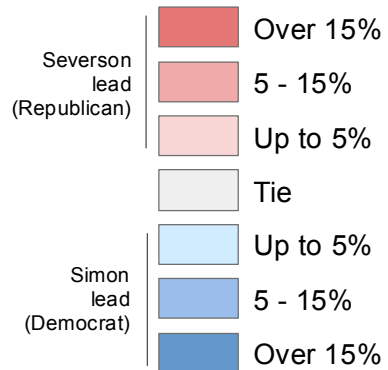

# 2014 General Election for Secretary of State

DFL-Republican Margin by County  
*Official Results*

## DFL-Republican margin

Results certified by the State Canvassing Board on November 25, 2014.

The DFL-Republican margin is the difference between the percent of total votes cast for the DFL candidate and the percent of total votes cast for the Republican candidate in each county.