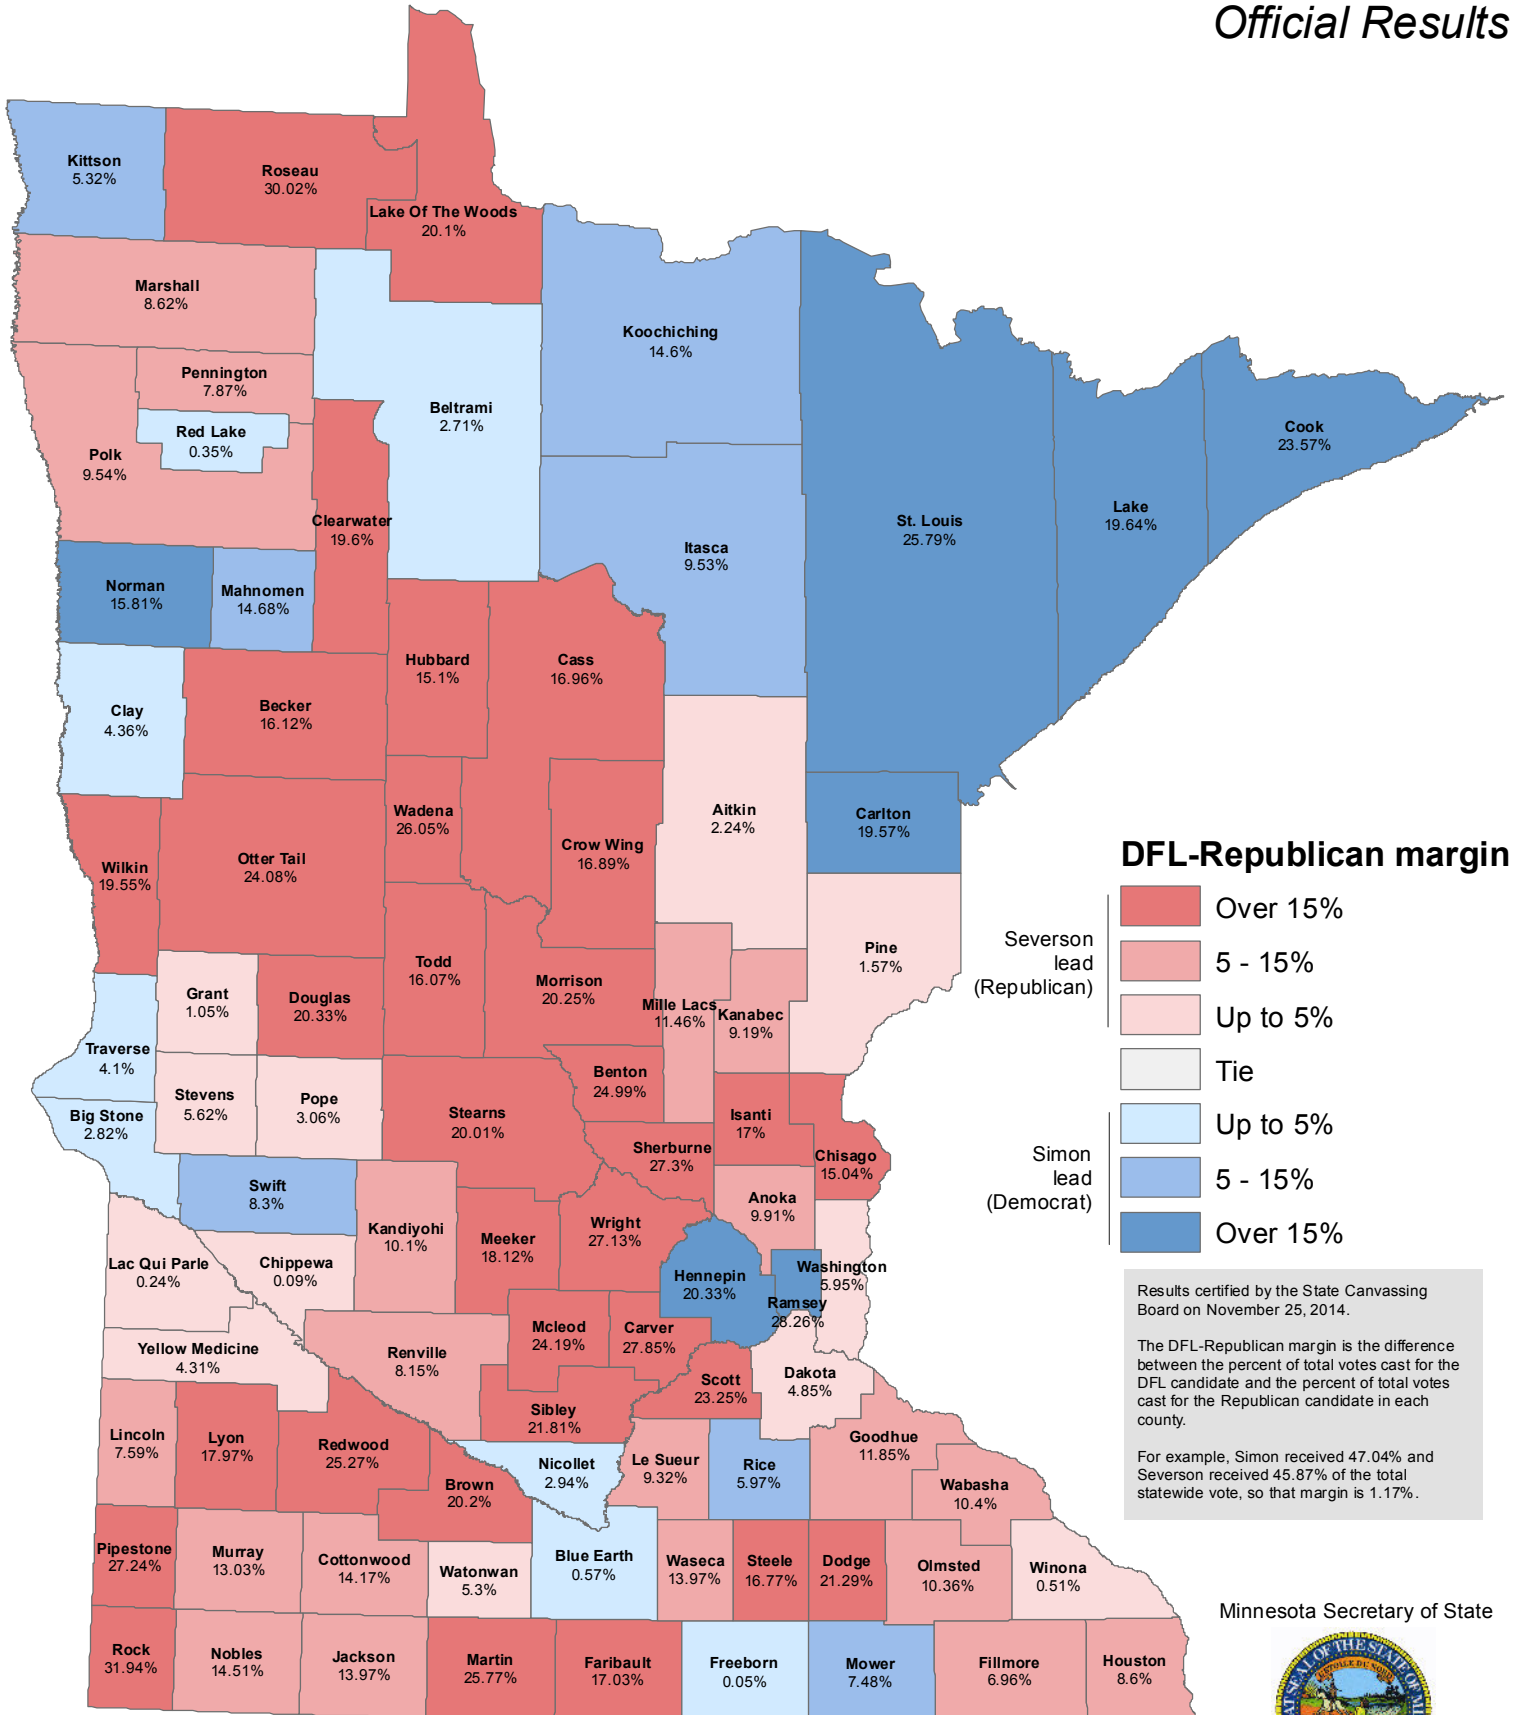

# 2014 General Election for Secretary of State

DFL-Republican Margin by County  
*Official Results*

## DFL-Republican margin

Results certified by the State Canvassing Board on November 25, 2014.

The DFL-Republican margin is the difference between the percent of total votes cast for the DFL candidate and the percent of total votes cast for the Republican candidate in each county.

For example, Simon received 47.04% and Severson received 45.87% of the total statewide vote, so that margin is 1.17%.

Minnesota Secretary of State

Elections Division  
 December 2014