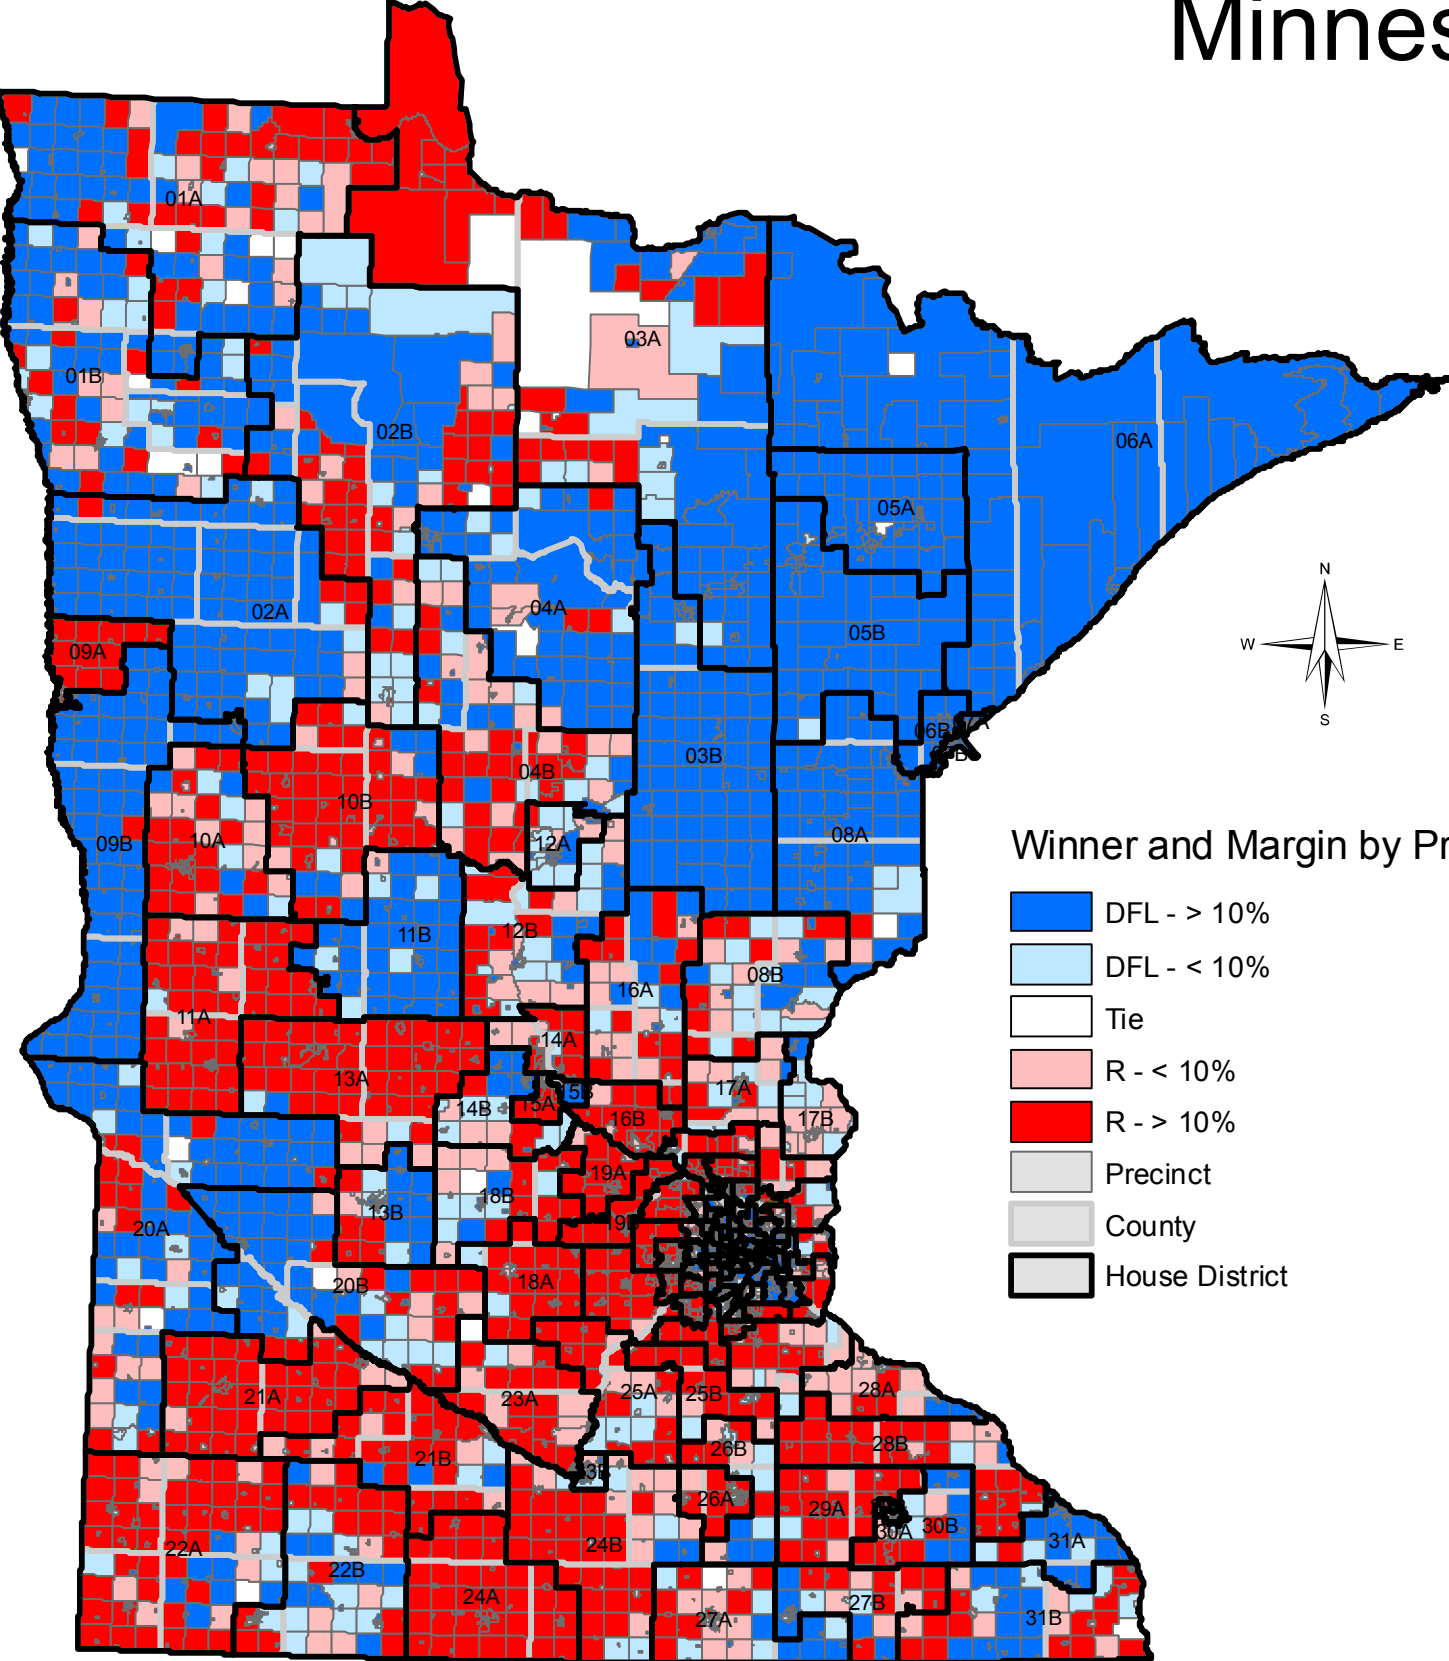

2006 Winning Margin by Precinct Minnesota House

Office of the
Secretary of State

Elections Division

Metro Area